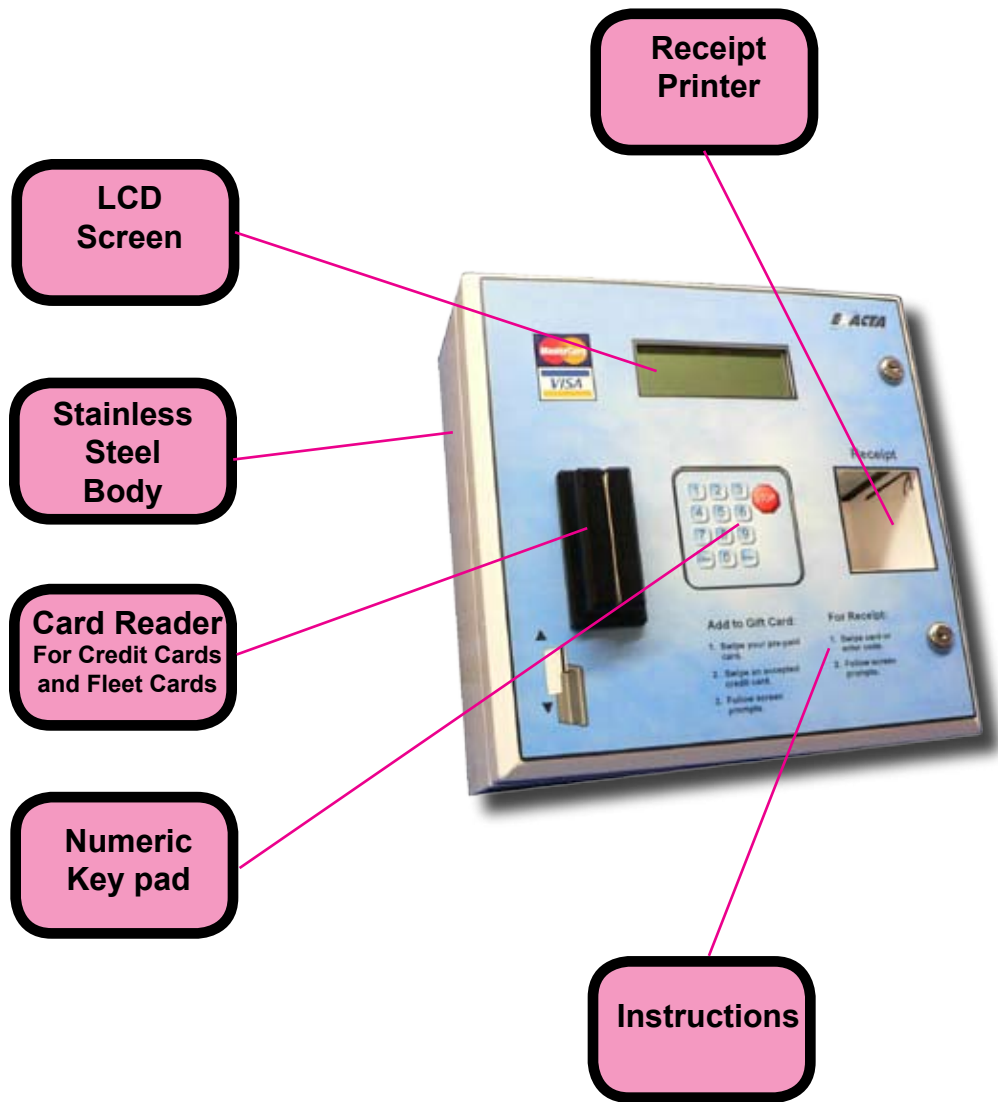

Receipt Printer

EXACTA

Exact
One Limited

4631 Manitoba Rd SE, Calgary, Alberta, T2G 4B9
Tel: (800) 492-4226 Fax: (403) 214-5999
Web: www.exacta.com